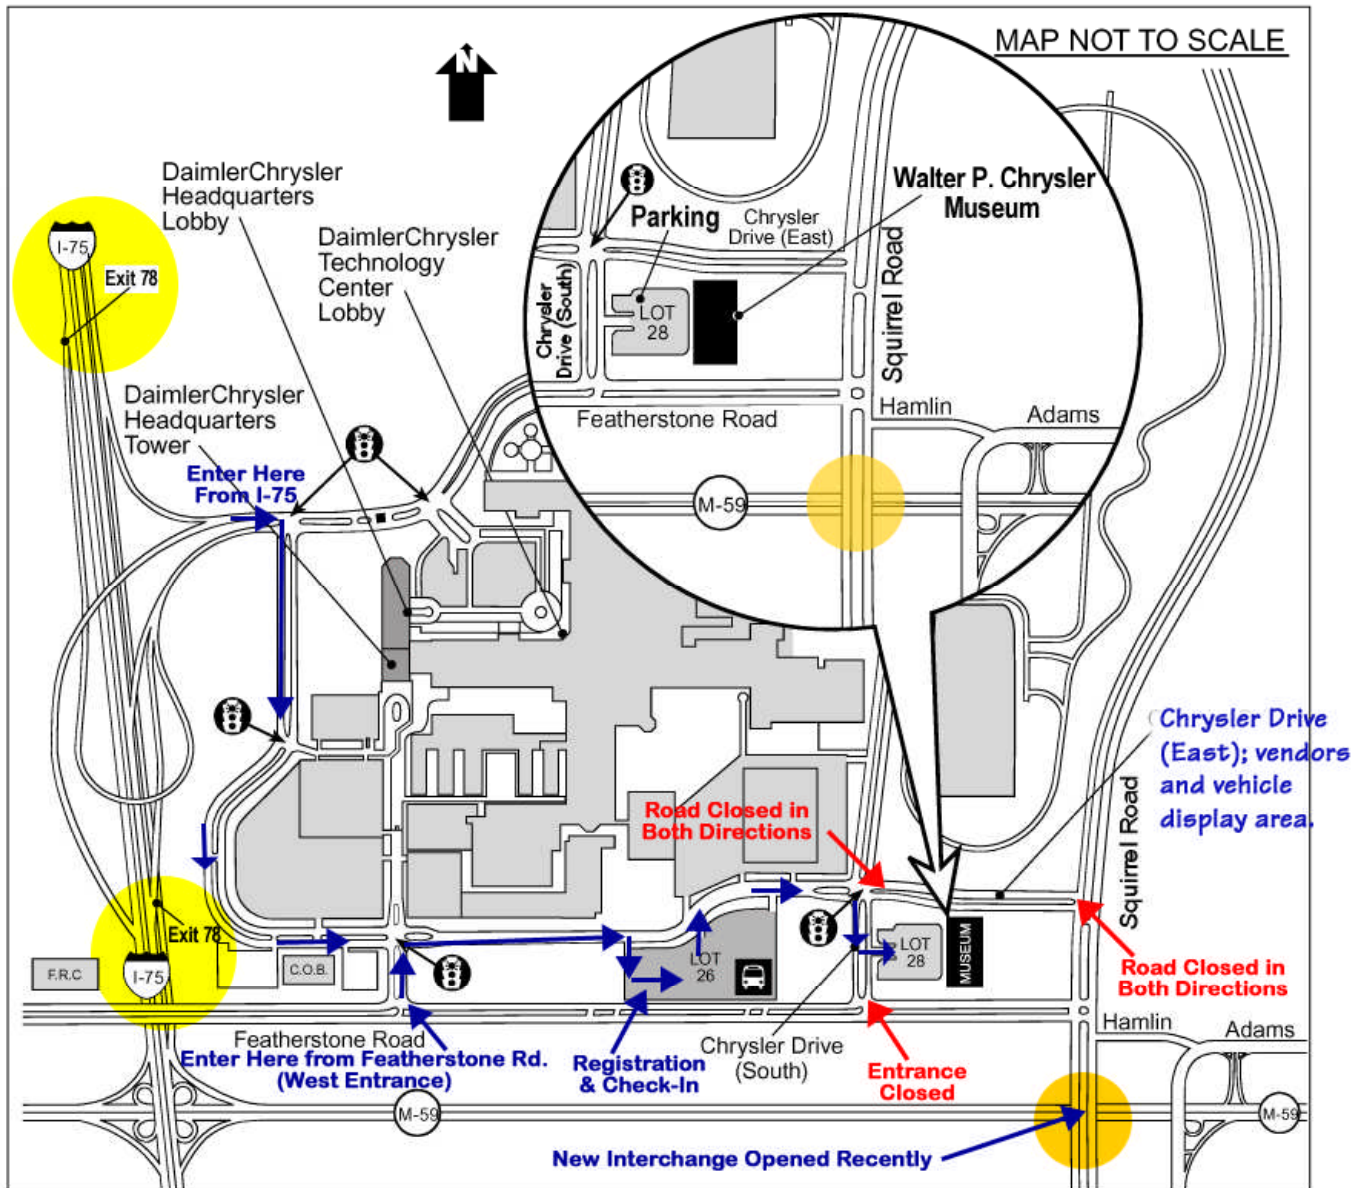

# Walter P. Chrysler Museum

From Interstate 75 (northbound or southbound), use Exit 78 (yellow circles above). At the end of the exit ramp, turn right (south) at the traffic light. Follow Chrysler Drive past the COB (Construction Office Building) to the entrance to Lot 26.

Walter P. Chrysler Museum  
 One Chrysler Drive  
 Auburn Hills, MI 48326  
 Information: (248) 944-0432

From M-59 (eastbound or westbound), exit at Squirrel Road (orange circles). Drive north on Squirrel Road to Featherstone Road; turn left (west) onto Featherstone and proceed to the west entrance into the DaimlerChrysler complex.

**PRE-REGISTERED PARTICIPANTS:**  
**PLEASE BRING YOUR EMAIL RECEIPT AND PRESENT IT TO THE VOLUNTEERS AT THE CHECK-IN DESK IN LOT 26!**

All registration and check-in will be done in the west end of Lot 26. When you have received your registration materials, you will be directed to the Museum entrance.